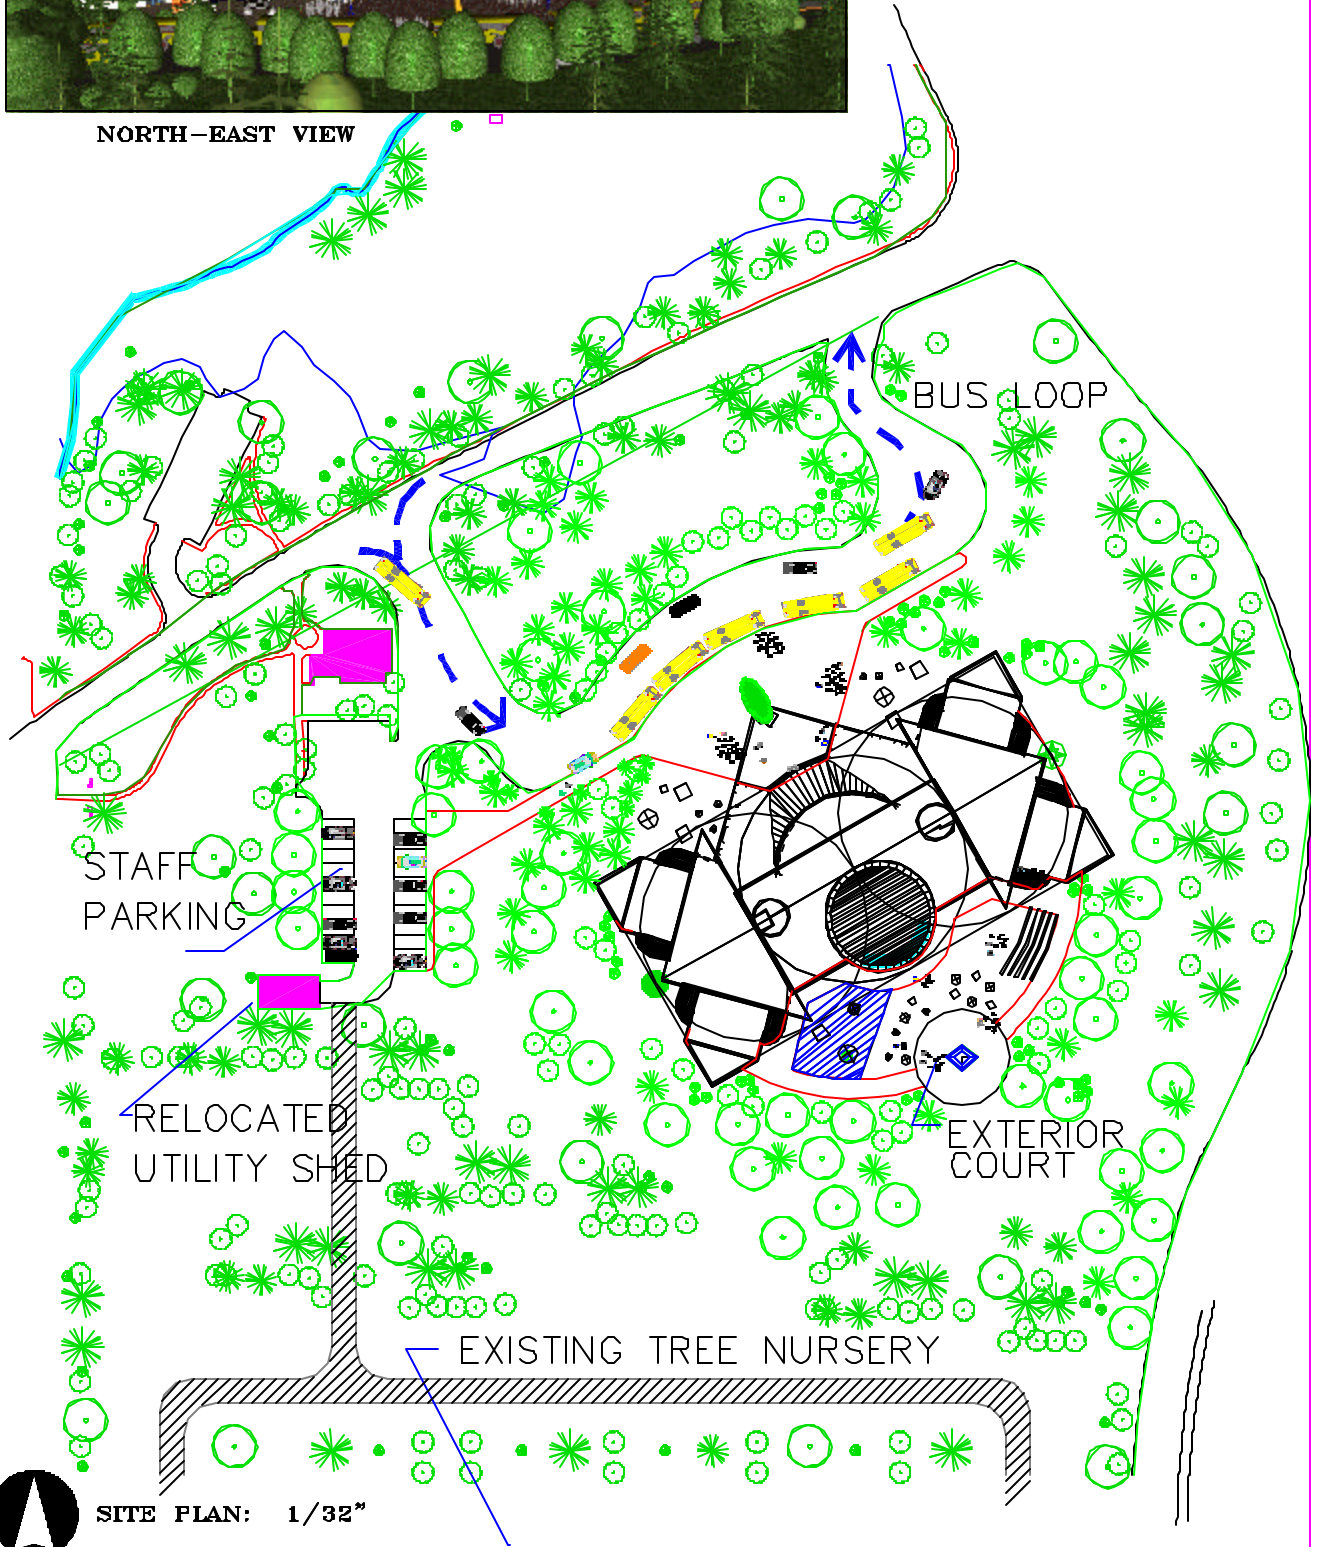

NORTH-EAST VIEW

SITE PLAN: 1/32"

A DESIGN FOR ARCHITECTURAL EDUCATION

KURT DIETRICH
 THESIS CANDIDATE
 RAIC SYLLABUS PROGRAM

DATE	1. 2003
PROJECT NO.	SK950123
DATE	20-JAN-03
DESIGNER	L. SWENSON, SVA, NYME
PREPARED BY	K. PATRICK, SVA, NYME
CHECKED BY	L. SWENSON
APPROVED BY	S. SWENSON

SITE PLAN

Sheet No.
P-7