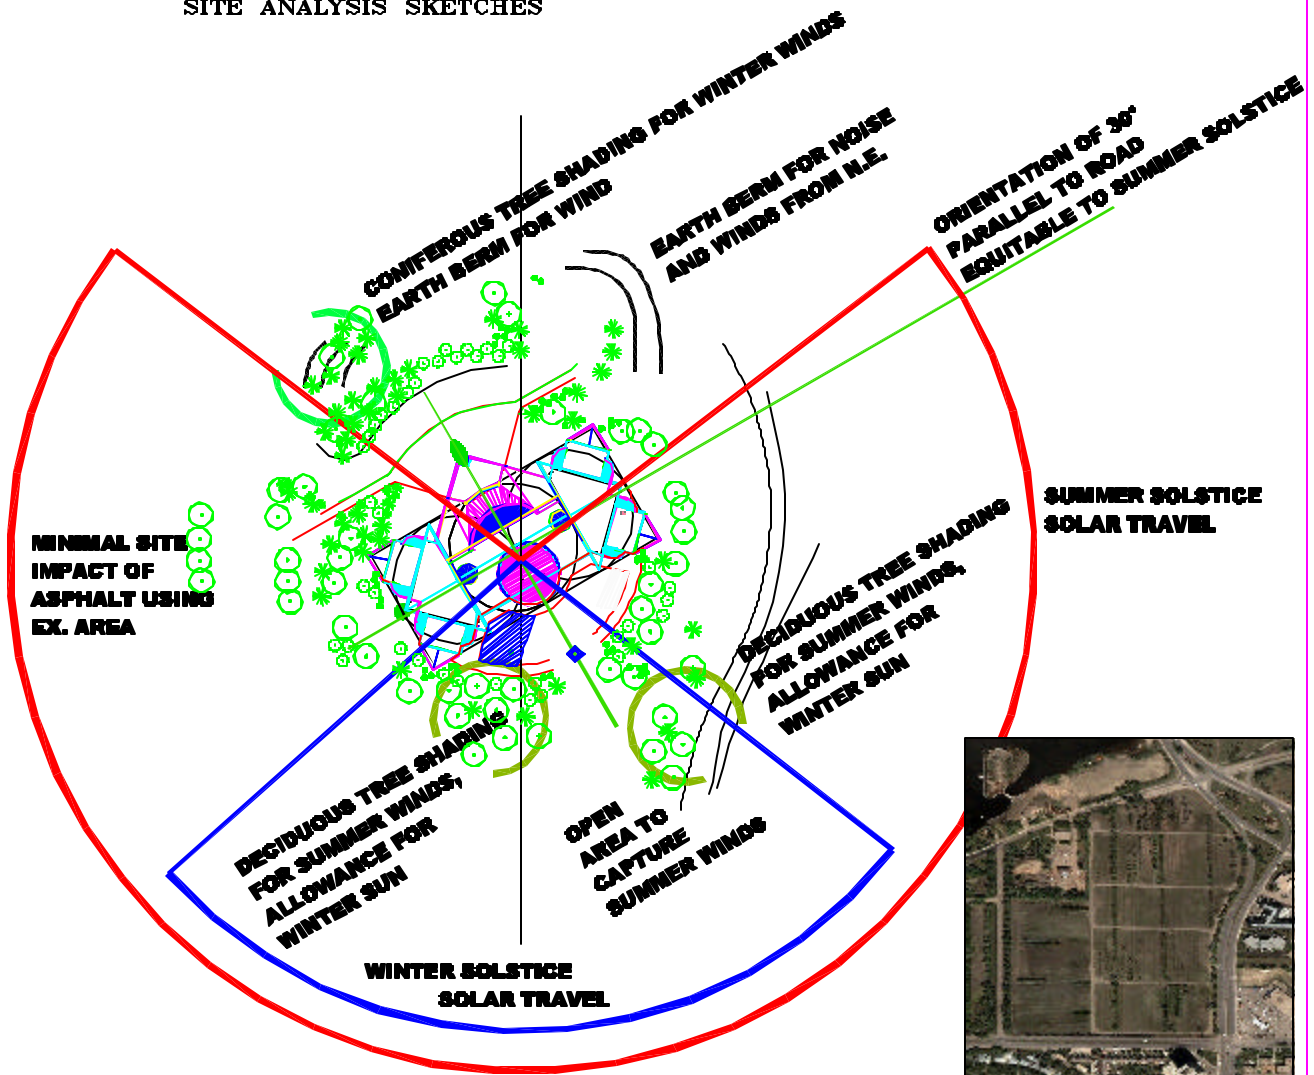

SITE ANALYSIS SKETCHES

PROPOSED SITE DEVELOPMENT

SATELLITE IMAGE

A DESIGN FOR ARCHITECTURAL EDUCATION

**KURT DIETRICH
THESIS CANDIDATE
RAIC SYLLABUS PROGRAM**

DATE	1. 2003
PROJECT NO.	BK850123
DATE	20-04-03
DESIGNED BY	L. WHEELER, SVA, NYNE
PREPARED BY	L. FAYSON, SVA, NYNE
CHECKED BY	L. WHEELER, SVA, NYNE

**SITE ANALYSIS
SITE DEVELOPMENT**