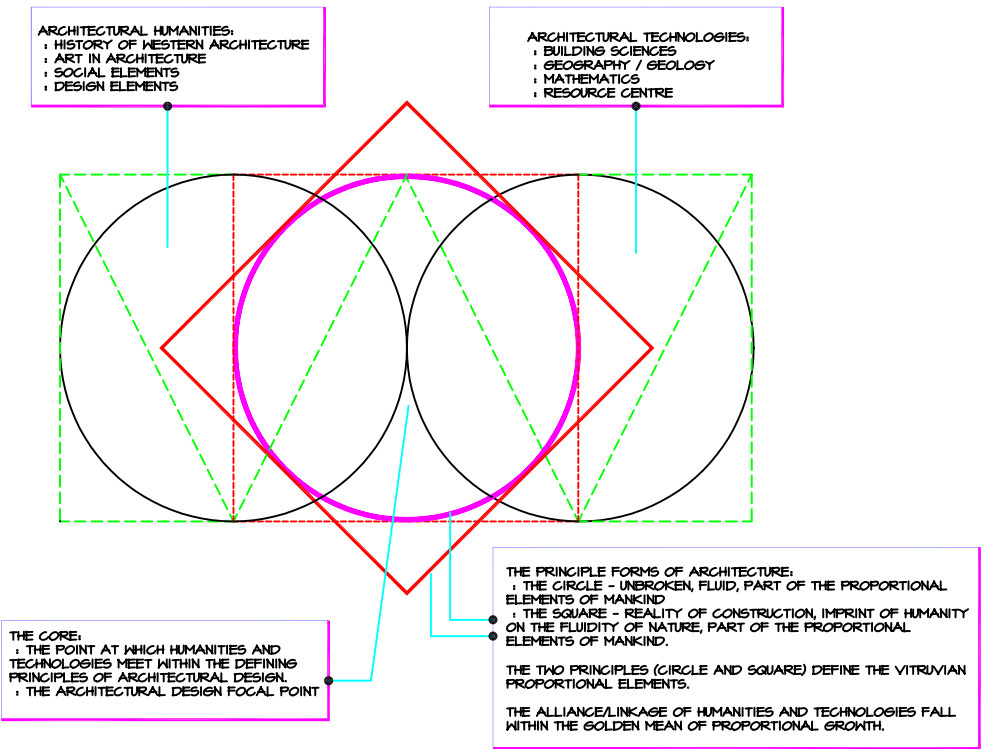

THE BASIC PARTI

THE BASIC PARTI EXPLANATION

A DESIGN FOR
 ARCHITECTURAL EDUCATION

KURT DIETRICH
 THESIS CANDIDATE
 RAIC SYLLABUS PROGRAM

DRAWN	K. DIETRICH
STUDENT NO.	SK850N23
DATE	28 SEP 05
DRAWING	DESIGN PARTI
DRAWING No.	1