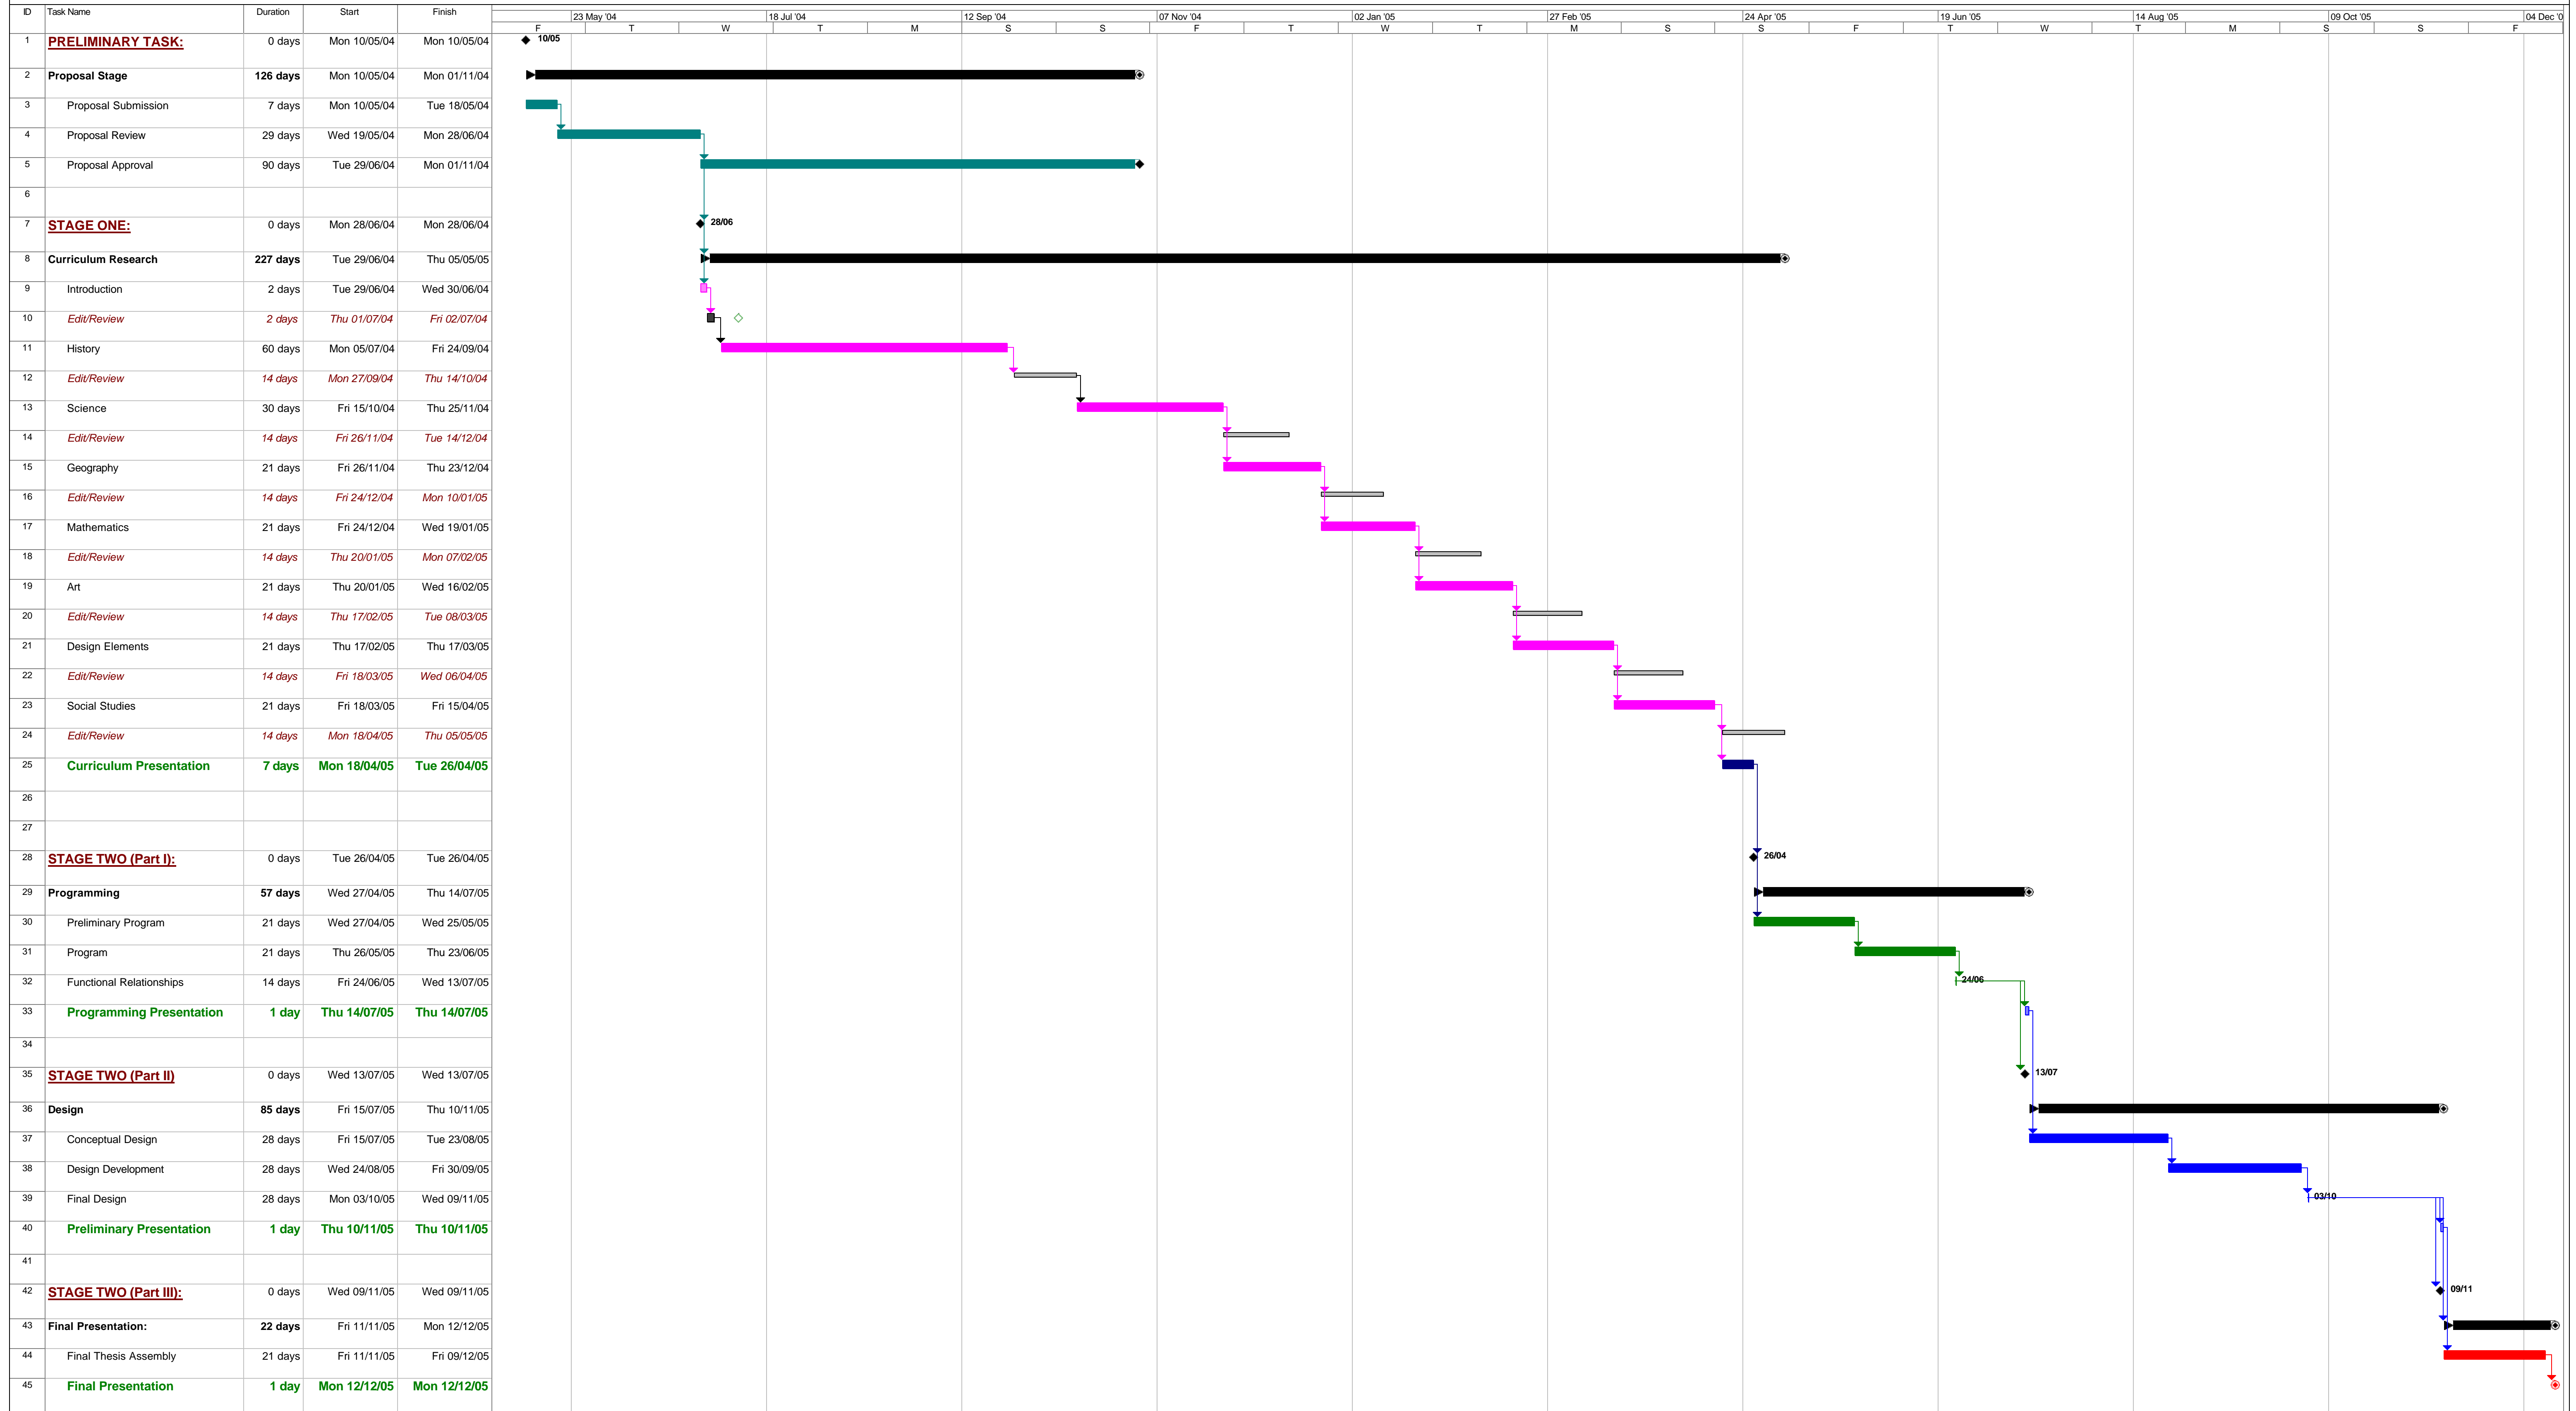

**RAIC SYLLABUS  
THESIS PROJECT 2004**

Project: thesis schedule 1  
Date: Wed 10/11/04

Task █ Split ▬ Progress ▬ Milestone ◆ Summary ▬ Project Summary ▬ External Tasks ▬ External Milestone ◆ Deadline ⬆